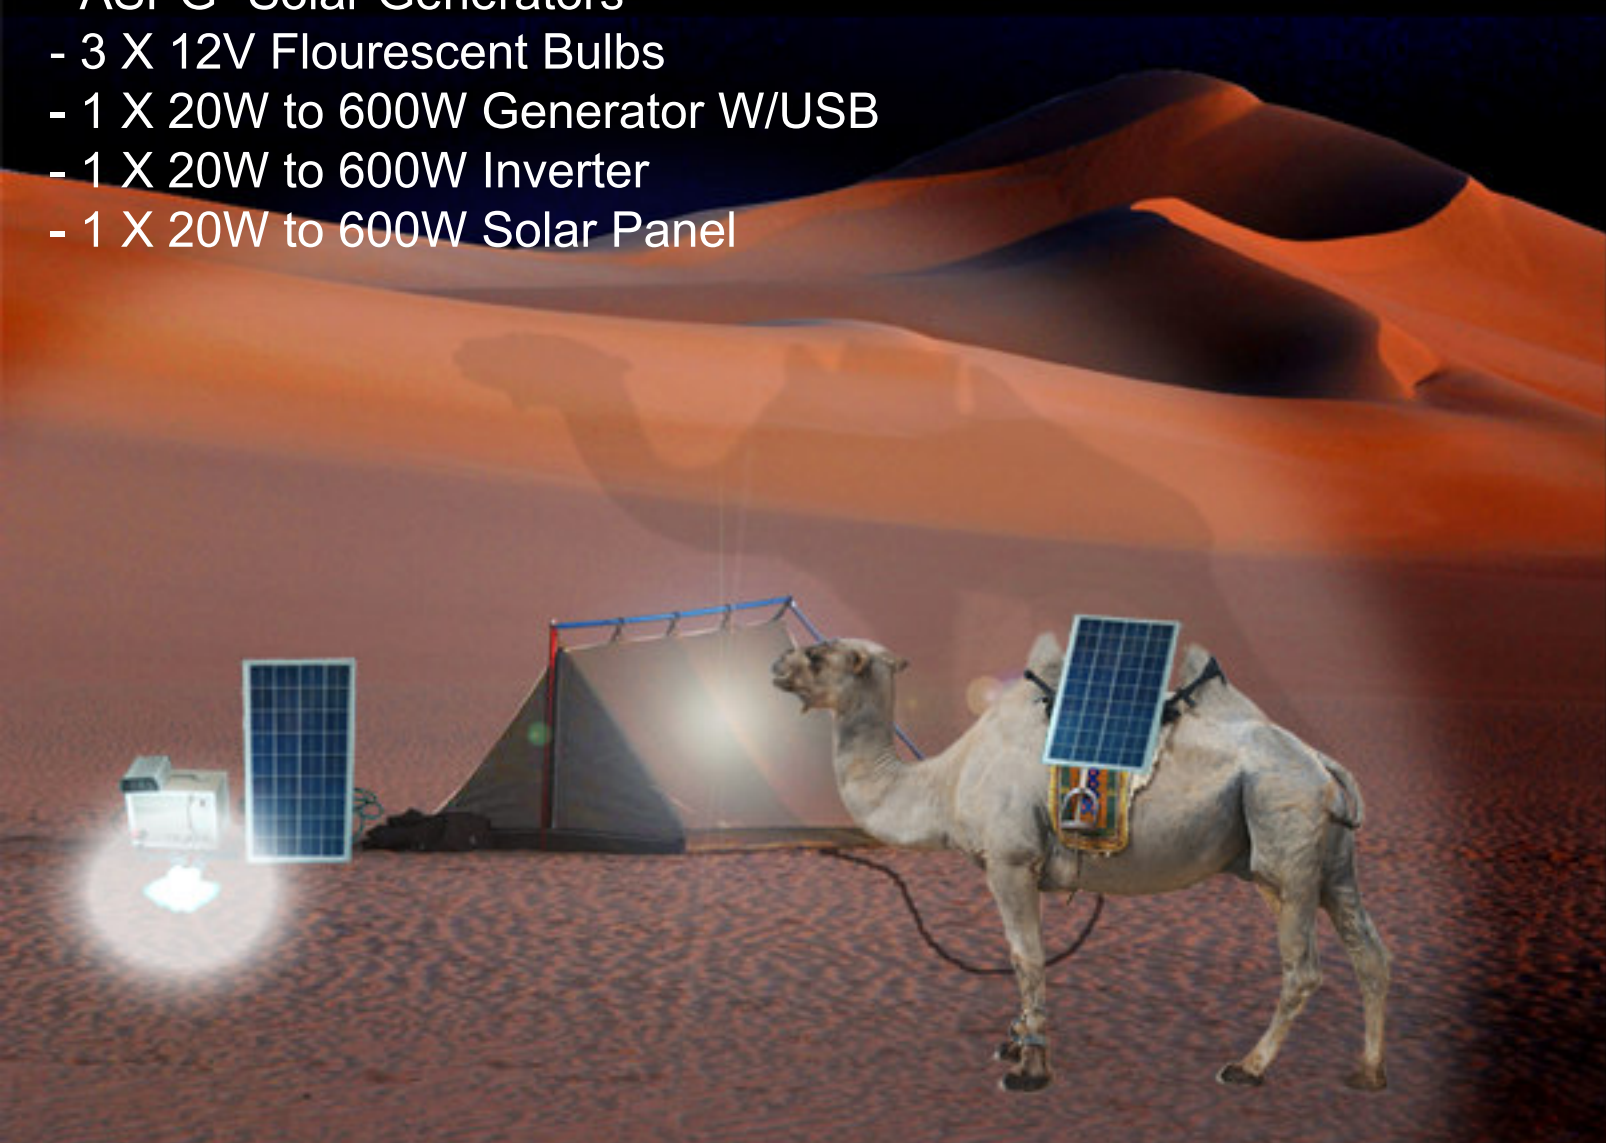

This is our 20 watt solar generator just think what our 600 watt will do for you.

- ASPG- Solar Generators
- 3 X 12V Fluorescent Bulbs
- 1 X 20W to 600W Generator W/USB
- 1 X 20W to 600W Inverter
- 1 X 20W to 600W Solar Panel